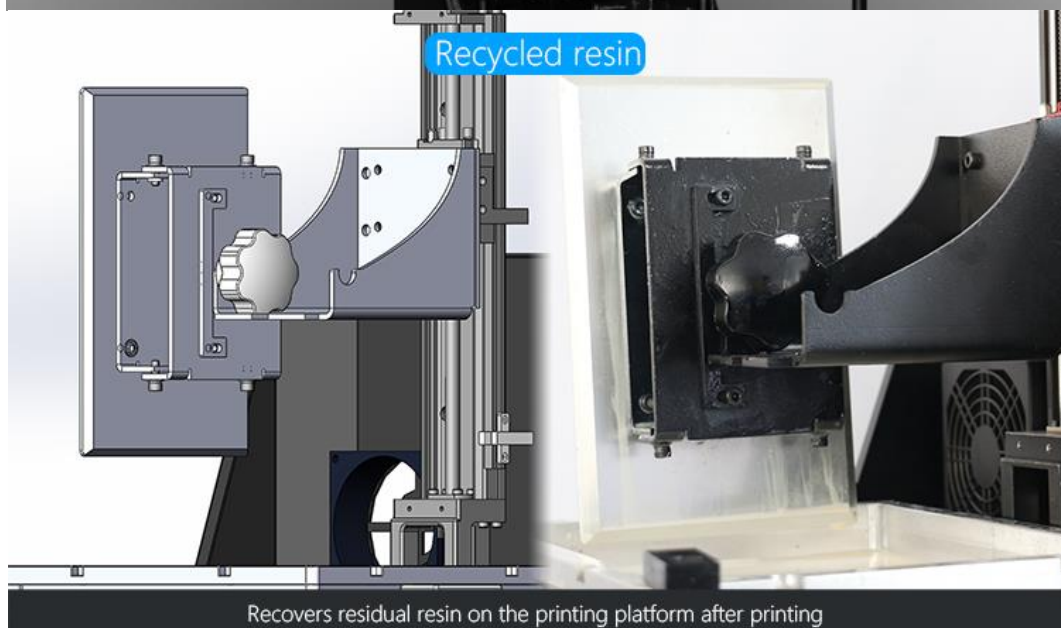

### CubeX P8.9

Leading technology light-cured 3D printer, XLC8.9 develop from April, 2017, now it is Generator 5, new creation on the way, imported lighting system with high power and good evenness. Imported screw module, high acutance , use 128 line motor, making Z axis stable and accurate. Use 4.3" TFT touch panel, U disk to print or WiFi network print and control, auto feed assistant system. No more replacement. Software developed by ourself, changing data on line, support svg, b9j, cws files to print.

### Tech Specs

Printing		LCD panel	
<b>Technology</b>	UV LCD	<b>Panel size</b>	8.9in
<b>Build volume</b>	190×118×170mm 7.4×4.6×6.7in	<b>Resolution</b>	2560*1600 339PPI
<b>Layer thickness</b>	25/50/100 microns	<b>Pixel size</b>	75 microns
<b>Print Speed</b>	10-35mm/h	Light source	
<b>Touchscreen</b>	4.3in Color IPS 480 x 272	<b>UV LED (Wavelength 405nm)</b>	
<b>Connectivity</b>	Wi-Fi, Ethernet, USB	Electrical	
Software		<b>Power</b>	360w
<b>Software bundle</b>	X-Studio	<b>Voltage</b>	<b>AC Input:</b> 100-250V50/60Hz <b>DC Worinking:</b> 24V 2A
<b>Supported file types</b>	.stl,slc,b9j,svg,cws	Weight & physical dimensions	
<b>Supported software</b>	Nonadlp,B9Creator &CreationWorkshop	<b>Device Dimensions</b>	310x310x545 mm
<b>Supported operating systems</b>	Windows 7&up	<b>Shipping weight</b>	?
Application		<b>Net weight</b>	?
<b>Industry,Design, Education, ACG, Medicine, Dental, Jewelry</b>			

## 8.9-inch LCD printer

Depth optimization structure, overall improvement of stability

Screen temperature / Automatic feeding/  
Real-time adjustment of LCD power

Custom 5mm thick pearl cotton packaging, details determine the quality