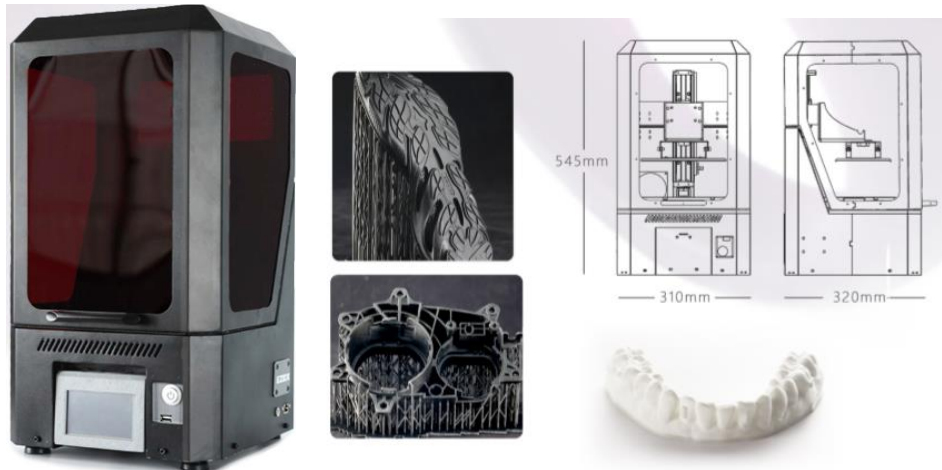

## LCD 3D Printer

### CubeX P8.9

Leading technology light-cured 3D printer, XLC8.9 develop from April, 2017, now it is Generator 5, new creation on the way, imported lighting system with high power and good evenness. Imported screw module, high acutance , use 128 line motor, making Z axis stable and accurate. Use 4.3" TFT touch panel, U disk to print or WiFi network print and control, auto feed assistant system. No more replacement. Software developed by ourself, changing data on line, support svg, b9j, cws files to print.

### Tech Specs

Printing		LCD panel	
<b>Technology</b>	UV LCD	<b>Panel size</b>	8.9in
<b>Build volume</b>	190×118×170mm 7.4×4.6×6.7in	<b>Resolution</b>	2560*1600 339PPI
<b>Layer thickness</b>	25/50/100 microns	<b>Pixel size</b>	75 microns
<b>Print Speed</b>	10-35mm/h	Light source	
<b>Touchscreen</b>	4.3in Color IPS 480 x 272	<b>UV LED (Wavelength 405nm)</b>	
<b>Connectivity</b>	Wi-Fi, Ethernet, USB	Electrical	
Software		<b>Power</b>	360w
<b>Software bundle</b>	X-Studio	<b>Voltage</b>	<b>AC Input:</b> 100-250V50/60Hz <b>DC Worinking:</b> 24V 2A
<b>Supported file types</b>	.stl,slc,b9j,svg,cws	Weight & physical dimensions	
<b>Supported software</b>	Nonadlp,B9Creator &CreationWorkshop	<b>Device Dimensions</b>	310x310x545 mm
<b>Supported operating systems</b>	Windows 7&up	<b>Shipping weight</b>	?
Application		<b>Net weight</b>	?
<b>Industry,Design, Education, ACG, Medicine, Dental, Jewelry</b>			

## 8.9-inch LCD printer

Depth optimization structure, overall improvement of stability

Screen temperature / Automatic feeding/  
Real-time adjustment of LCD power

Custom 5mm thick pearl cotton packaging, details determine the quality